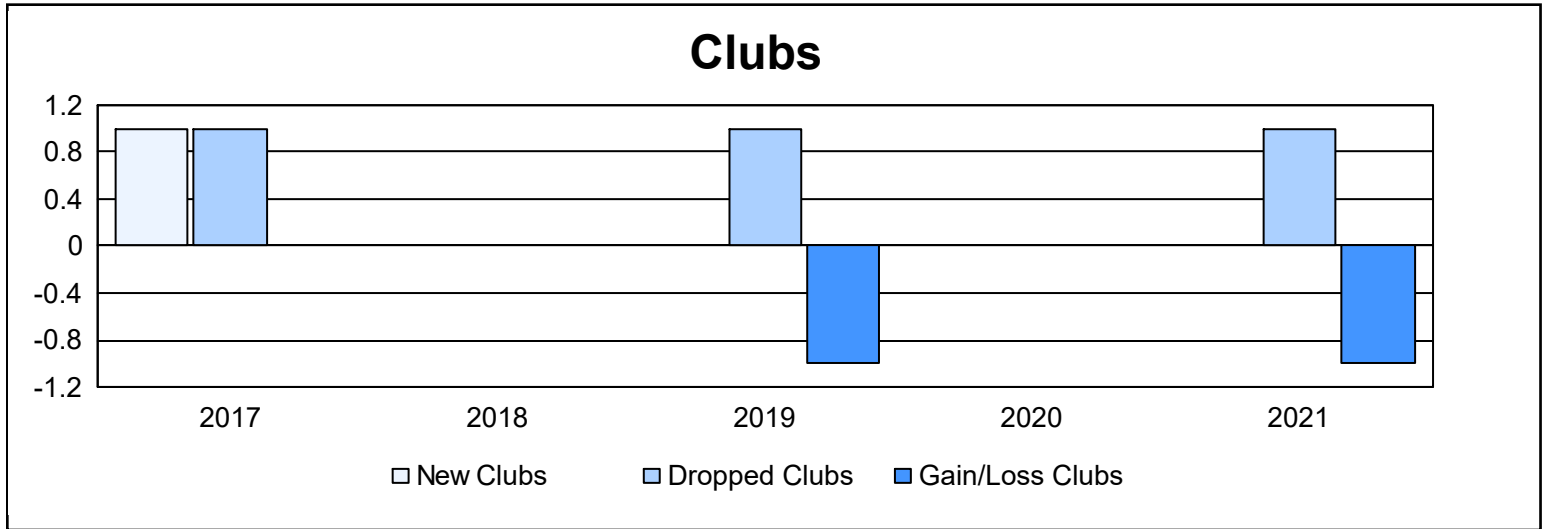

Year	New Clubs	Dropped Clubs	Gain/ Loss Clubs	New Members	Charter Members	Reinstate Members	Transfer Members	Total Member Added	Total Members Dropped	Gain/ Loss Members
2016-2017	1	1	0	63	20	4	8	95	80	15
2017-2018	0	0	0	87	1	5	4	97	131	-34
2018-2019	0	1	-1	81	0	2	6	89	136	-47
2019-2020	0	0	0	37	0	5	5	47	65	-18
2020-2021	0	1	-1	42	1	5	1	49	98	-49
<b>Average</b>	<b>0</b>	<b>1</b>	<b>0</b>	<b>62</b>	<b>4</b>	<b>4</b>	<b>5</b>	<b>75</b>	<b>102</b>	<b>-27</b>

### Membership Composition June 2021 Cumulative