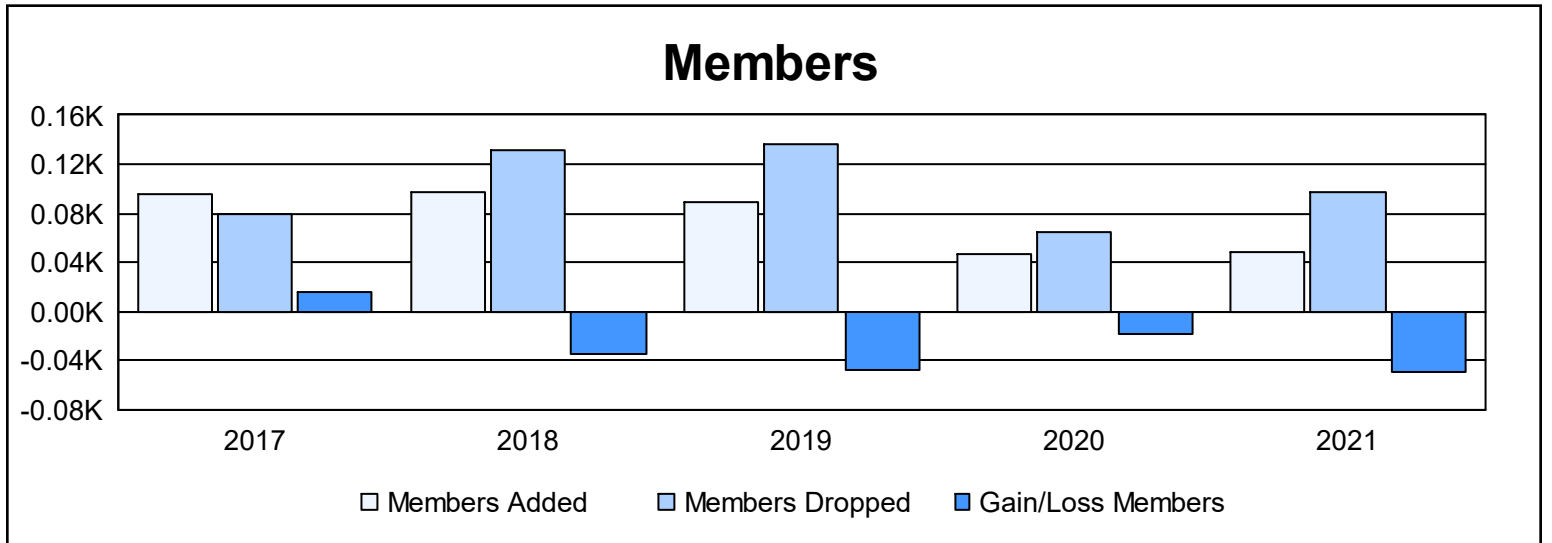

Year	New Clubs	Dropped Clubs	Gain/ Loss Clubs	New Members	Charter Members	Reinstate Members	Transfer Members	Total Member Added	Total Members Dropped	Gain/ Loss Members
2016-2017	1	1	0	63	20	4	8	95	80	15
2017-2018	0	0	0	87	1	5	4	97	131	-34
2018-2019	0	1	-1	81	0	2	6	89	136	-47
2019-2020	0	0	0	37	0	5	5	47	65	-18
2020-2021	0	1	-1	42	1	5	1	49	98	-49
<b>Average</b>	<b>0</b>	<b>1</b>	<b>0</b>	<b>62</b>	<b>4</b>	<b>4</b>	<b>5</b>	<b>75</b>	<b>102</b>	<b>-27</b>

### Membership Composition June 2021 Cumulative